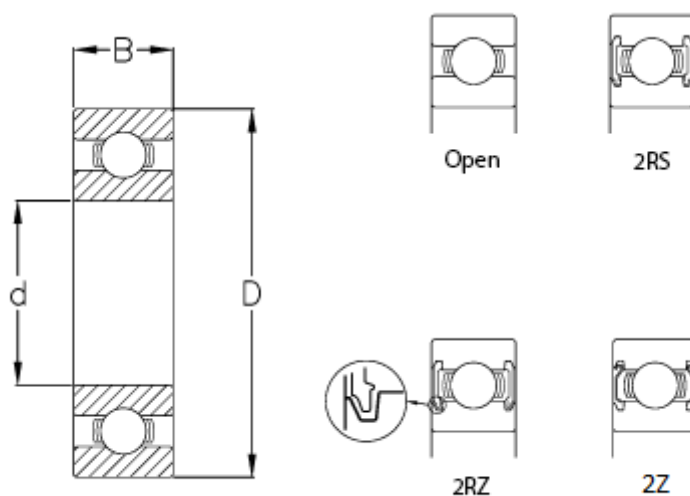

Data Sheet

Article number: 57960202501701

Description: CeramicSpeed hybrid bearing Insulate sealed
6305-CSB

Measures

| | |
|------------|---------|
| B | = 17 |
| Ball grade | = 5 |
| C (KN) | = 23.4 |
| C0 | = 11.6 |
| d | = 25 |
| D | = 62 |
| Max rpm. | = 20000 |
| Type | = 6305 |